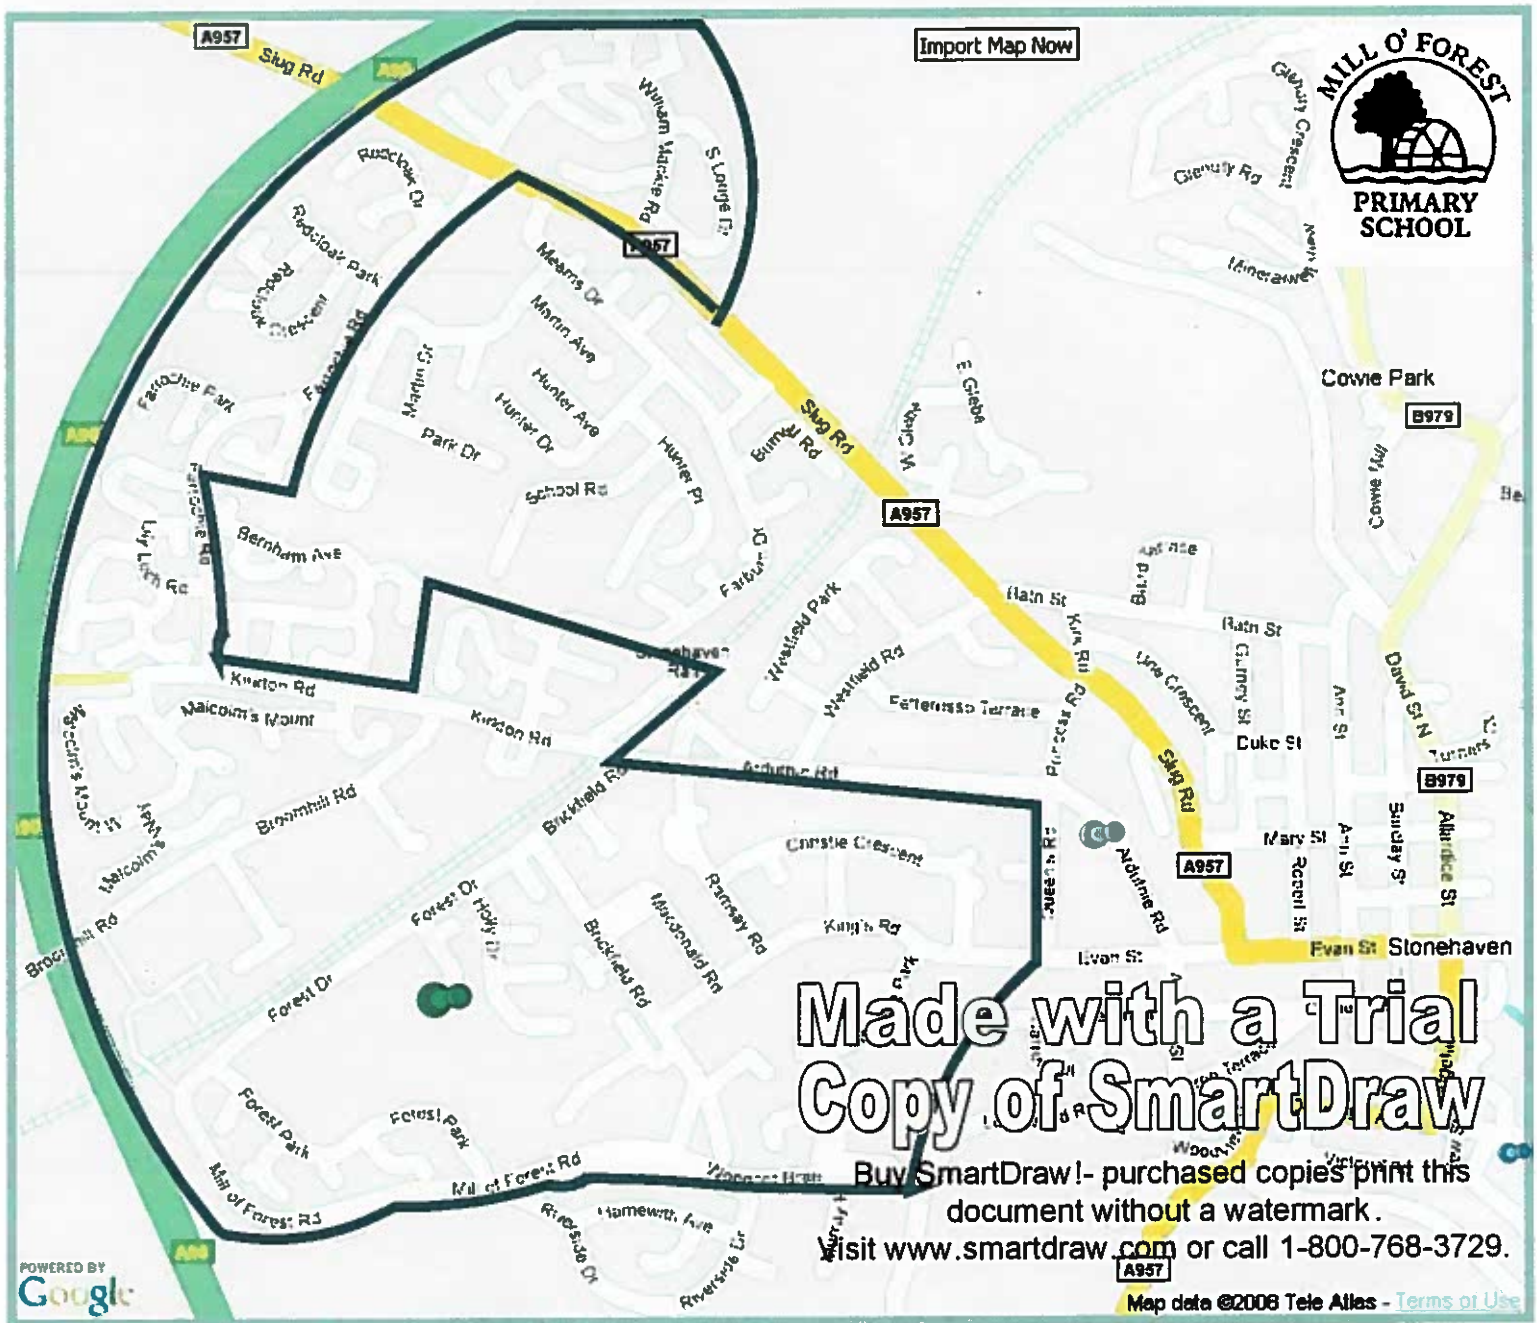

Mill O' Forest Catchment Area

- Mill O'Forest Primary location @ the green pin
- Ardithie Primary location @ the purple pin
- Dunnottar Primary location @ the blue pin
- Catchment area contained within the dark blue line
- The east side of Queens Road is the Arduthie catchment
- The North side of Arduthie Road is Arduthie catchment